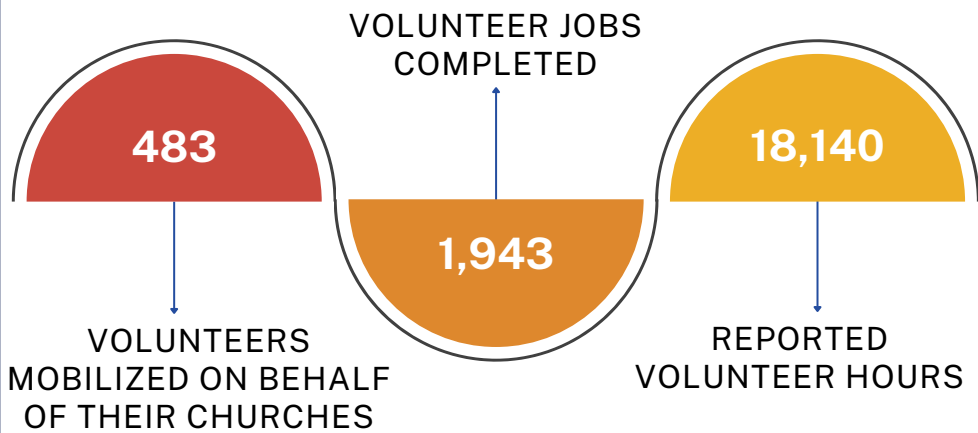

Gallatin County

Impact at a Glance

VOLUNTEERS, ASSISTANCE, AND LIVES TOUCHED (2024)

2024 VOLUNTEER IMPACT: MOBILIZATION, JOBS COMPLETED, AND HOURS SERVED

UNITED IN SERVICE

53 Christian churches partner with Love INC to transform lives in Gallatin County

2024 INCOMING COMMUNICATIONS

Calls, emails, and connect cards from neighbors in need of assistance

2024 IMPACT SUMMARY: CASES, HOUSEHOLDS, AND INDIVIDUALS SERVED

2024 MINISTRY IMPACT: LIVES TOUCHED BY EACH MAIN MINISTRY

VOLUNTEERS, ASSISTANCE, AND LIVES TOUCHED (2020 - 2024)

5-YEAR VOLUNTEER IMPACT: MOBILIZATION, JOBS COMPLETED, AND HOURS SERVED

5-YEAR TOTAL: CASES OF ASSISTANCE PROVIDED

5-YEAR TREND: CASES OF ASSISTANCE PROVIDED

A case is a service or material resource provided. One client may have benefitted from multiple cases.

5-YEAR TREND: HOUSEHOLDS AND PEOPLE SERVED

Ex: In 2024, there were 879 households served made up of 2,403 adults and children.