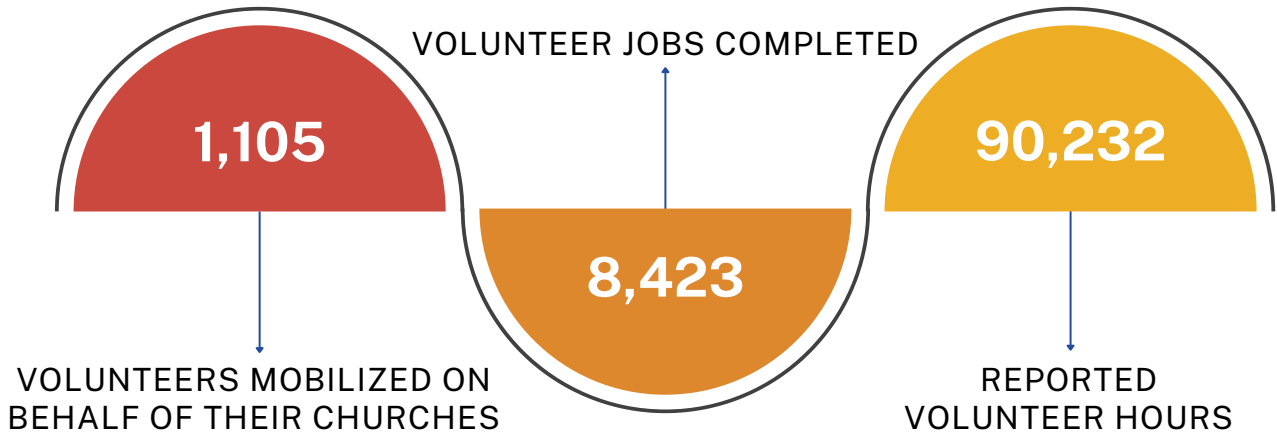

Gallatin County

Impact at a Glance

VOLUNTEERS, ASSISTANCE, AND LIVES TOUCHED (2024)

2024 VOLUNTEER IMPACT: MOBILIZATION, JOBS COMPLETED, AND HOURS SERVED

UNITED IN SERVICE

53 Christian churches partner with Love INC to transform lives in Gallatin County

2024 INCOMING COMMUNICATIONS

Calls, emails, and connect cards from neighbors in need of assistance

2024 IMPACT SUMMARY: CASES, HOUSEHOLDS, AND INDIVIDUALS SERVED

2024 MINISTRY IMPACT: LIVES TOUCHED BY EACH MAIN MINISTRY

VOLUNTEERS, ASSISTANCE, AND LIVES TOUCHED (2020 - 2024)

5-YEAR VOLUNTEER IMPACT: MOBILIZATION, JOBS COMPLETED, AND HOURS SERVED

5-YEAR TOTAL: CASES OF ASSISTANCE PROVIDED

5-YEAR TREND: CASES OF ASSISTANCE PROVIDED

A case is a service or material resource provided. One client may have benefitted from multiple cases.

5-YEAR TREND: HOUSEHOLDS AND PEOPLE SERVED

Ex: In 2024, there were 879 households served made up of 2,403 adults and children.