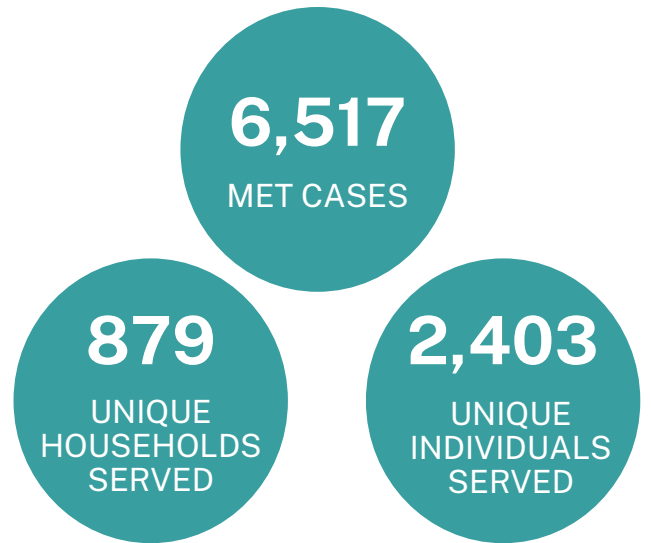

Gallatin County

Impact at a Glance

VOLUNTEERS, ASSISTANCE, AND LIVES TOUCHED (2024)

2024 VOLUNTEER IMPACT: MOBILIZATION, JOBS COMPLETED, AND HOURS SERVED

UNITED IN SERVICE

53 Christian churches partner with Love INC to transform lives in Gallatin County

2024 INCOMING COMMUNICATIONS

Calls, emails, and connect cards from neighbors in need of assistance

2024 IMPACT SUMMARY: CASES, HOUSEHOLDS, AND INDIVIDUALS SERVED

2024 MINISTRY IMPACT: LIVES TOUCHED BY EACH MAIN MINISTRY

A case is a service or material resource provided. One client may have benefitted from multiple cases.

5-YEAR TREND: HOUSEHOLDS AND PEOPLE SERVED

Ex: In 2024, there were 879 households served made up of 2,403 adults and children.

5-YEAR TOTALS: HOUSEHOLDS AND PEOPLE SERVED

Totals includes return clients