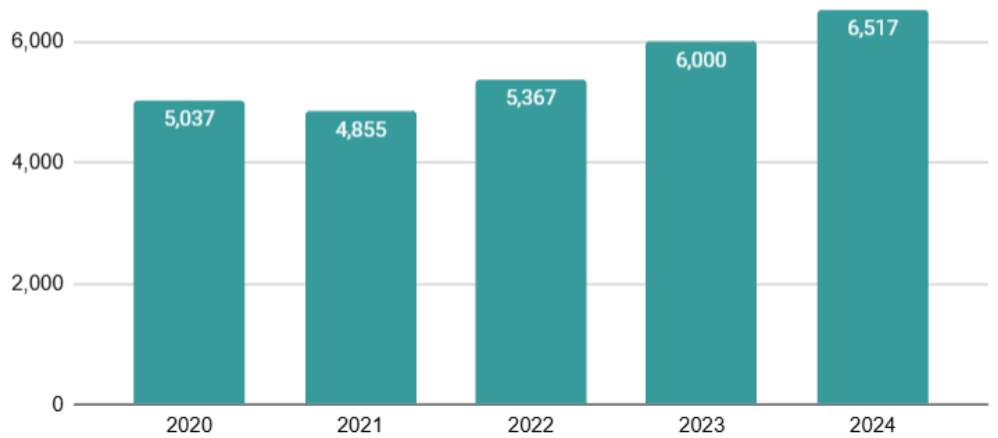

Gallatin County

Impact at a Glance

VOLUNTEERS, ASSISTANCE, AND LIVES TOUCHED (2024)

2024 VOLUNTEER IMPACT: MOBILIZATION, JOBS COMPLETED, AND HOURS SERVED

UNITED IN SERVICE

53 Christian churches partner with Love INC to transform lives in Gallatin County

2024 INCOMING COMMUNICATIONS

Calls, emails, and connect cards from neighbors in need of assistance

2024 IMPACT SUMMARY: CASES, HOUSEHOLDS, AND INDIVIDUALS SERVED

2024 MINISTRY IMPACT: LIVES TOUCHED BY EACH MAIN MINISTRY

VOLUNTEERS, ASSISTANCE, AND LIVES TOUCHED (2020 - 2024)

5-YEAR VOLUNTEER IMPACT: MOBILIZATION, JOBS COMPLETED, AND HOURS SERVED

5-YEAR TOTAL: CASES OF ASSISTANCE PROVIDED

5-YEAR TREND: CASES OF ASSISTANCE PROVIDED

A case is a service or material resource provided. One client may have benefitted from multiple cases.

5-YEAR TREND: HOUSEHOLDS AND PEOPLE SERVED

Ex: In 2024, there were 879 households served made up of 2,403 adults and children.