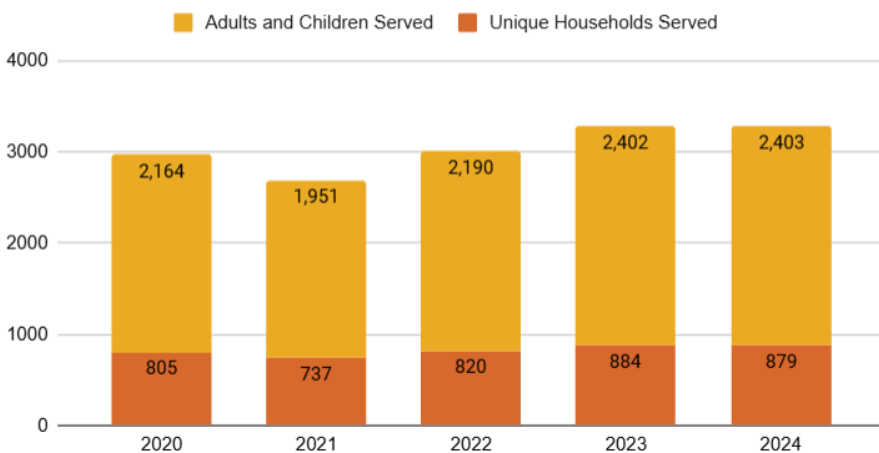

Gallatin County

Impact at a Glance

VOLUNTEERS, ASSISTANCE, AND LIVES TOUCHED (2024)

2024 VOLUNTEER IMPACT: MOBILIZATION, JOBS COMPLETED, AND HOURS SERVED

UNITED IN SERVICE

53 Christian churches partner with Love INC to transform lives in Gallatin County

2024 INCOMING COMMUNICATIONS

Calls, emails, and connect cards from neighbors in need of assistance

2024 IMPACT SUMMARY: CASES, HOUSEHOLDS, AND INDIVIDUALS SERVED

2024 MINISTRY IMPACT: LIVES TOUCHED BY EACH MAIN MINISTRY

VOLUNTEERS, ASSISTANCE, AND LIVES TOUCHED (2020 - 2024)

5-YEAR VOLUNTEER IMPACT: MOBILIZATION, JOBS COMPLETED, AND HOURS SERVED

5-YEAR TOTAL: CASES OF ASSISTANCE PROVIDED

5-YEAR TREND: CASES OF ASSISTANCE PROVIDED

A case is a service or material resource provided. One client may have benefitted from multiple cases.

5-YEAR TREND: HOUSEHOLDS AND PEOPLE SERVED

Ex: In 2024, there were 879 households served made up of 2,403 adults and children.