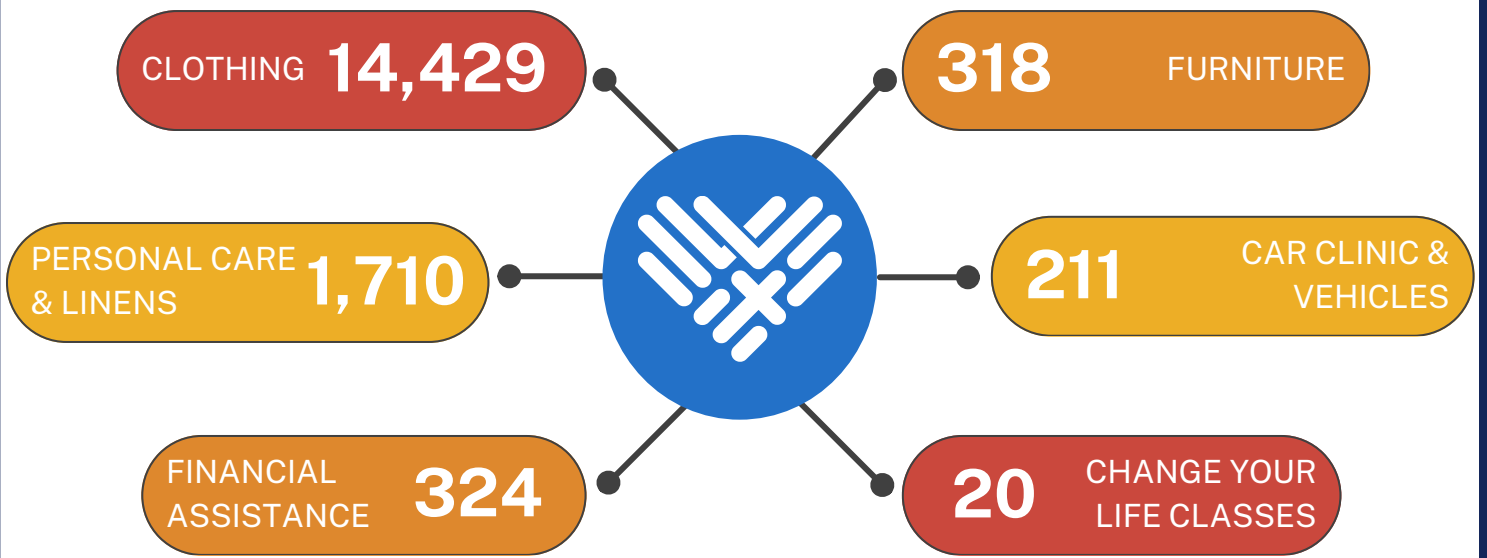

Gallatin County

Impact at a Glance

VOLUNTEERS, ASSISTANCE, AND LIVES TOUCHED (2024)

2024 VOLUNTEER IMPACT: MOBILIZATION, JOBS COMPLETED, AND HOURS SERVED

UNITED IN SERVICE

53 Christian churches partner with Love INC to transform lives in Gallatin County

2024 INCOMING COMMUNICATIONS

Calls, emails, and connect cards from neighbors in need of assistance

2024 IMPACT SUMMARY: CASES, HOUSEHOLDS, AND INDIVIDUALS SERVED

2024 MINISTRY IMPACT: LIVES TOUCHED BY EACH MAIN MINISTRY

VOLUNTEERS, ASSISTANCE, AND LIVES TOUCHED (2020 - 2024)

5-YEAR VOLUNTEER IMPACT: MOBILIZATION, JOBS COMPLETED, AND HOURS SERVED

5-YEAR TOTAL: CASES OF ASSISTANCE PROVIDED

5-YEAR TREND: CASES OF ASSISTANCE PROVIDED

A case is a service or material resource provided. One client may have benefitted from multiple cases.

5-YEAR TREND: HOUSEHOLDS AND PEOPLE SERVED

Ex: In 2024, there were 879 households served made up of 2,403 adults and children.